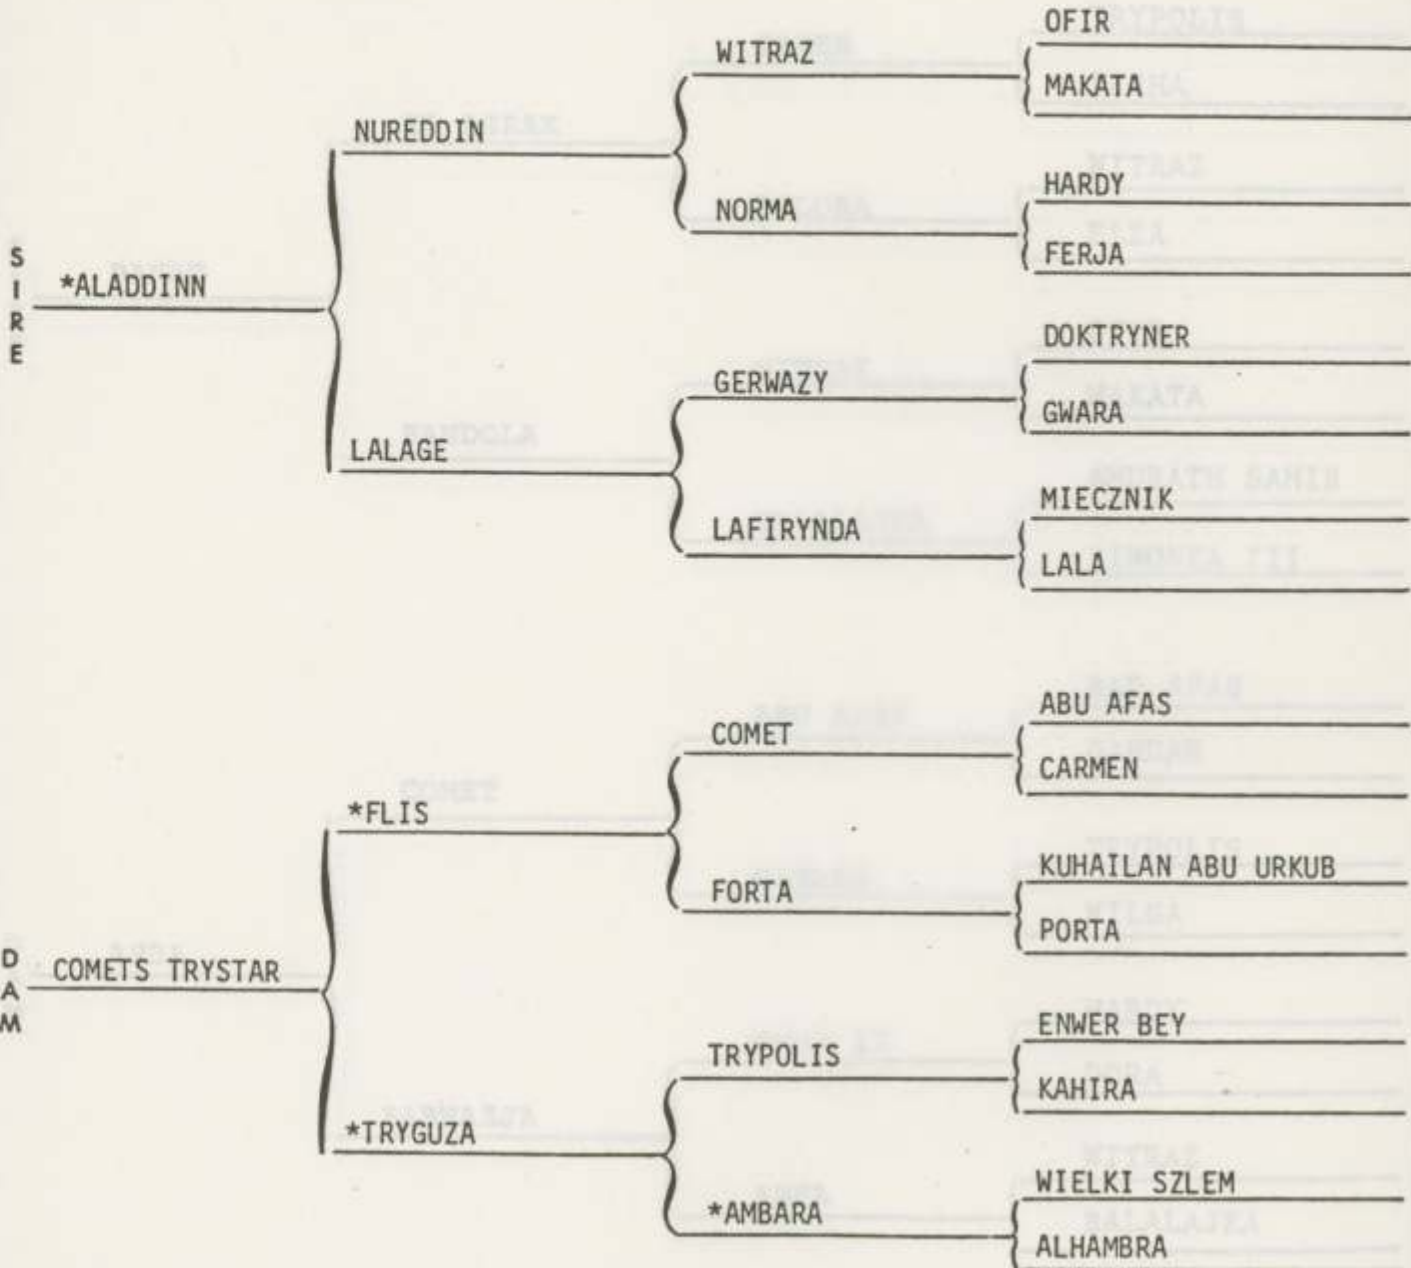

SIRE LINE: KUHAILAN HAIFI

FAMILY: MILORDKA

Lasma Arabians

ARABIAN HORSE PEDIGREE

ALADDINN I

Reg. No. 225656 Sex STALLION Color GREY Foaled 8-13-80

SIRE LINE: KUHAILAN HAIFI
 FAMILY: MLECHA

Lasma Arabians