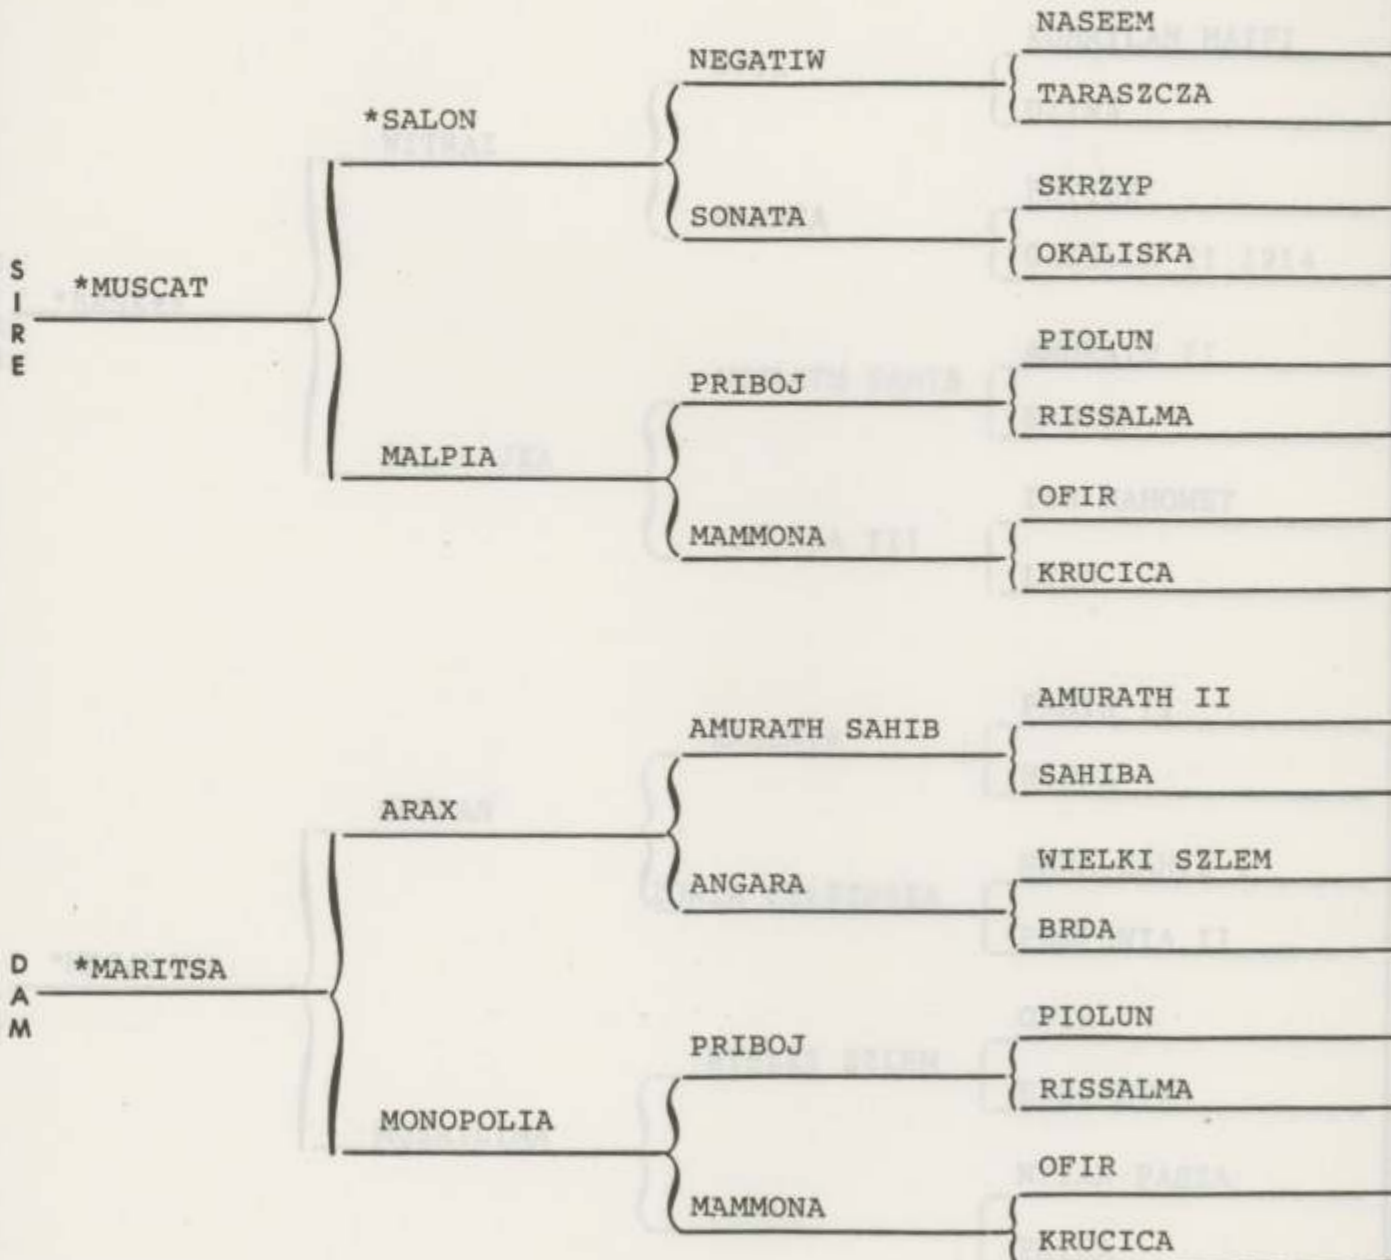

ARABIAN HORSE PEDIGREE

MARYK

Reg. No. 0237907 Sex Stallion Color Bay Foaled July 9, 1981

SIRE LINE: IBRAHIM

FAMILY: SAHARA

Lasma Arabians