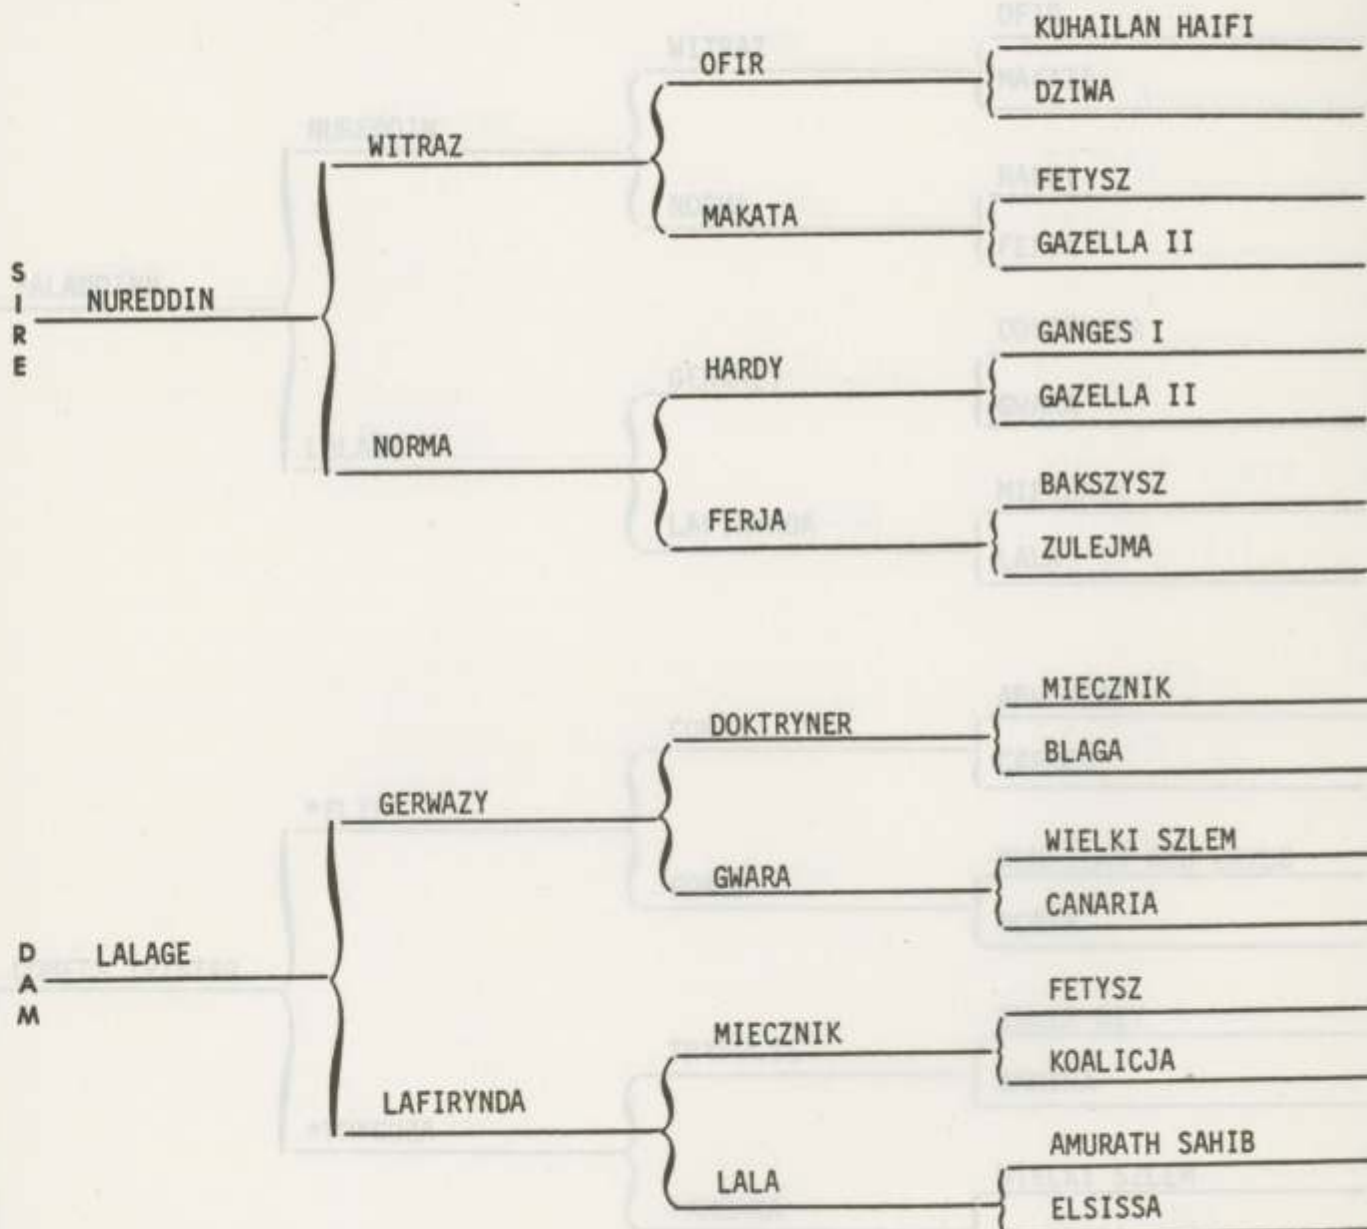

ARABIAN HORSE PEDIGREE

*ALADDINN

Reg. No. 177073 Sex Stallion Color Bay Foaled 2-13-75

SIRE LINE: KUHAILAN HAIFI

FAMILY: MILORDKA

Lasma Arabians