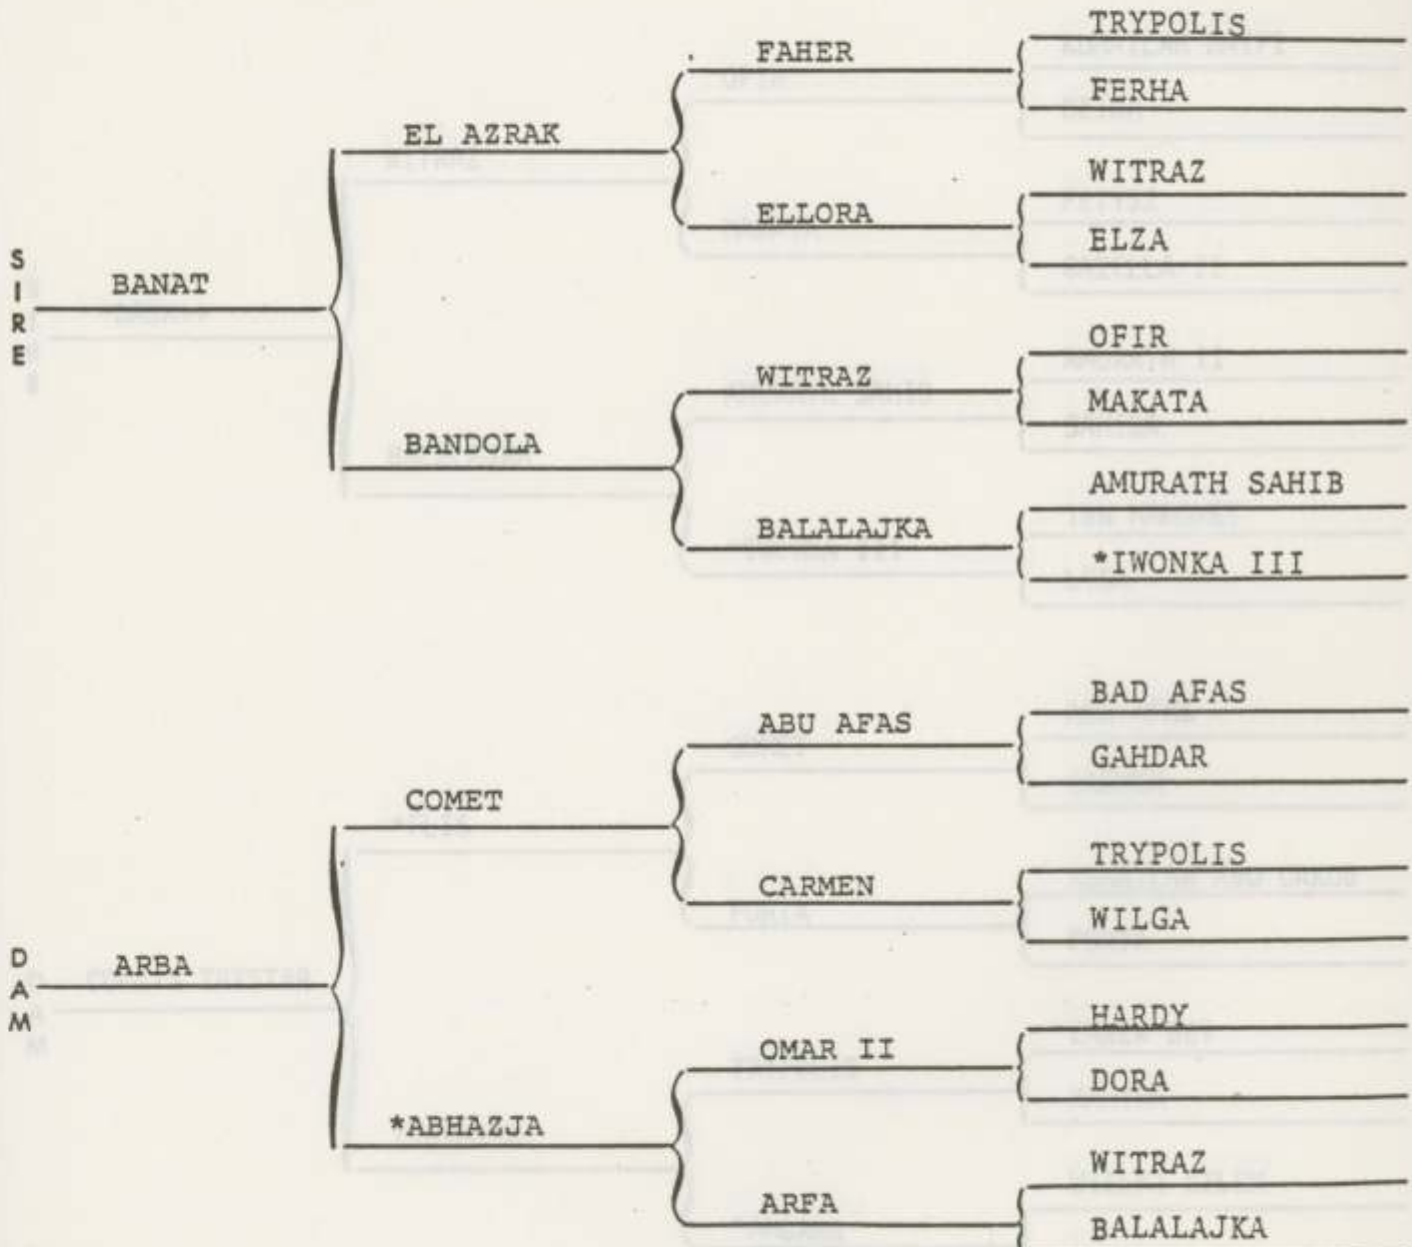

*ARBIL

Reg. No. 0352569 Sex STALLION Color BAY Foaled 1/23/81

SIRE LINE: KRZYZYK

FAMILY: MLECHA

Lasma Arabians