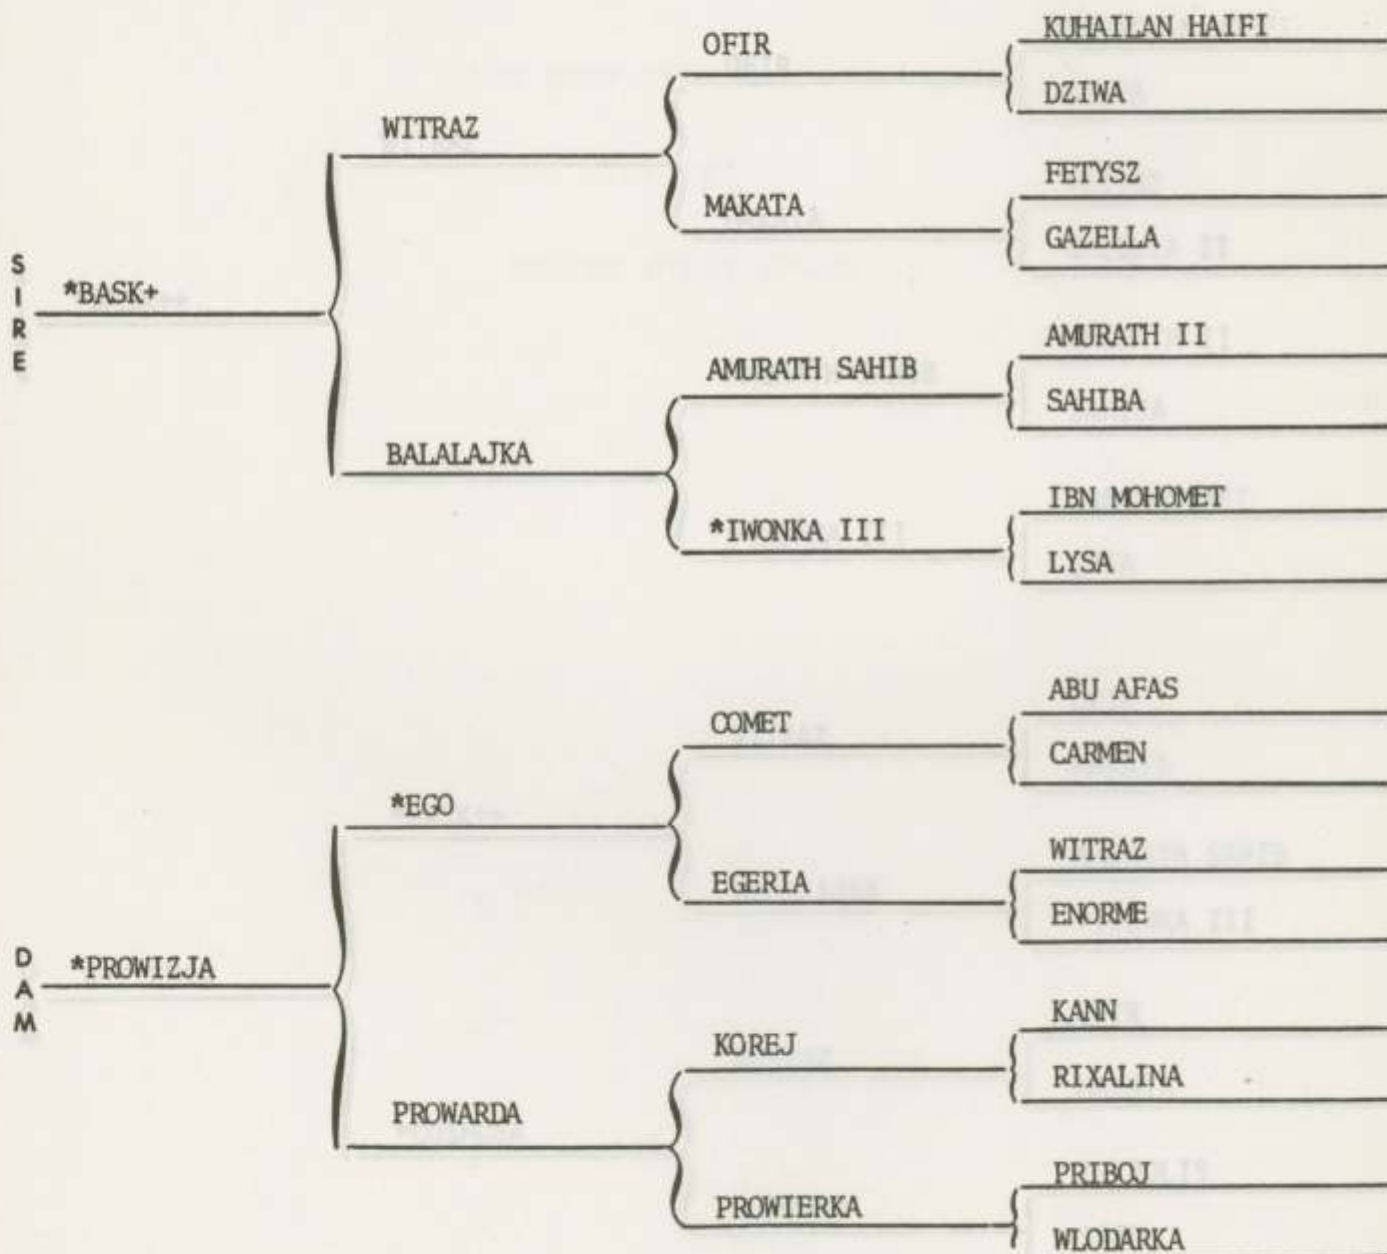

ARABIAN HORSE PEDIGREE

PROMOTION

Reg. No. 129901 Sex Stallion Color Bay Foaled 4/27/75

SIRE LINE: KUHAILAN HAIFI

FAMILY: SZAMRAJOWKA

Lasma Arabians