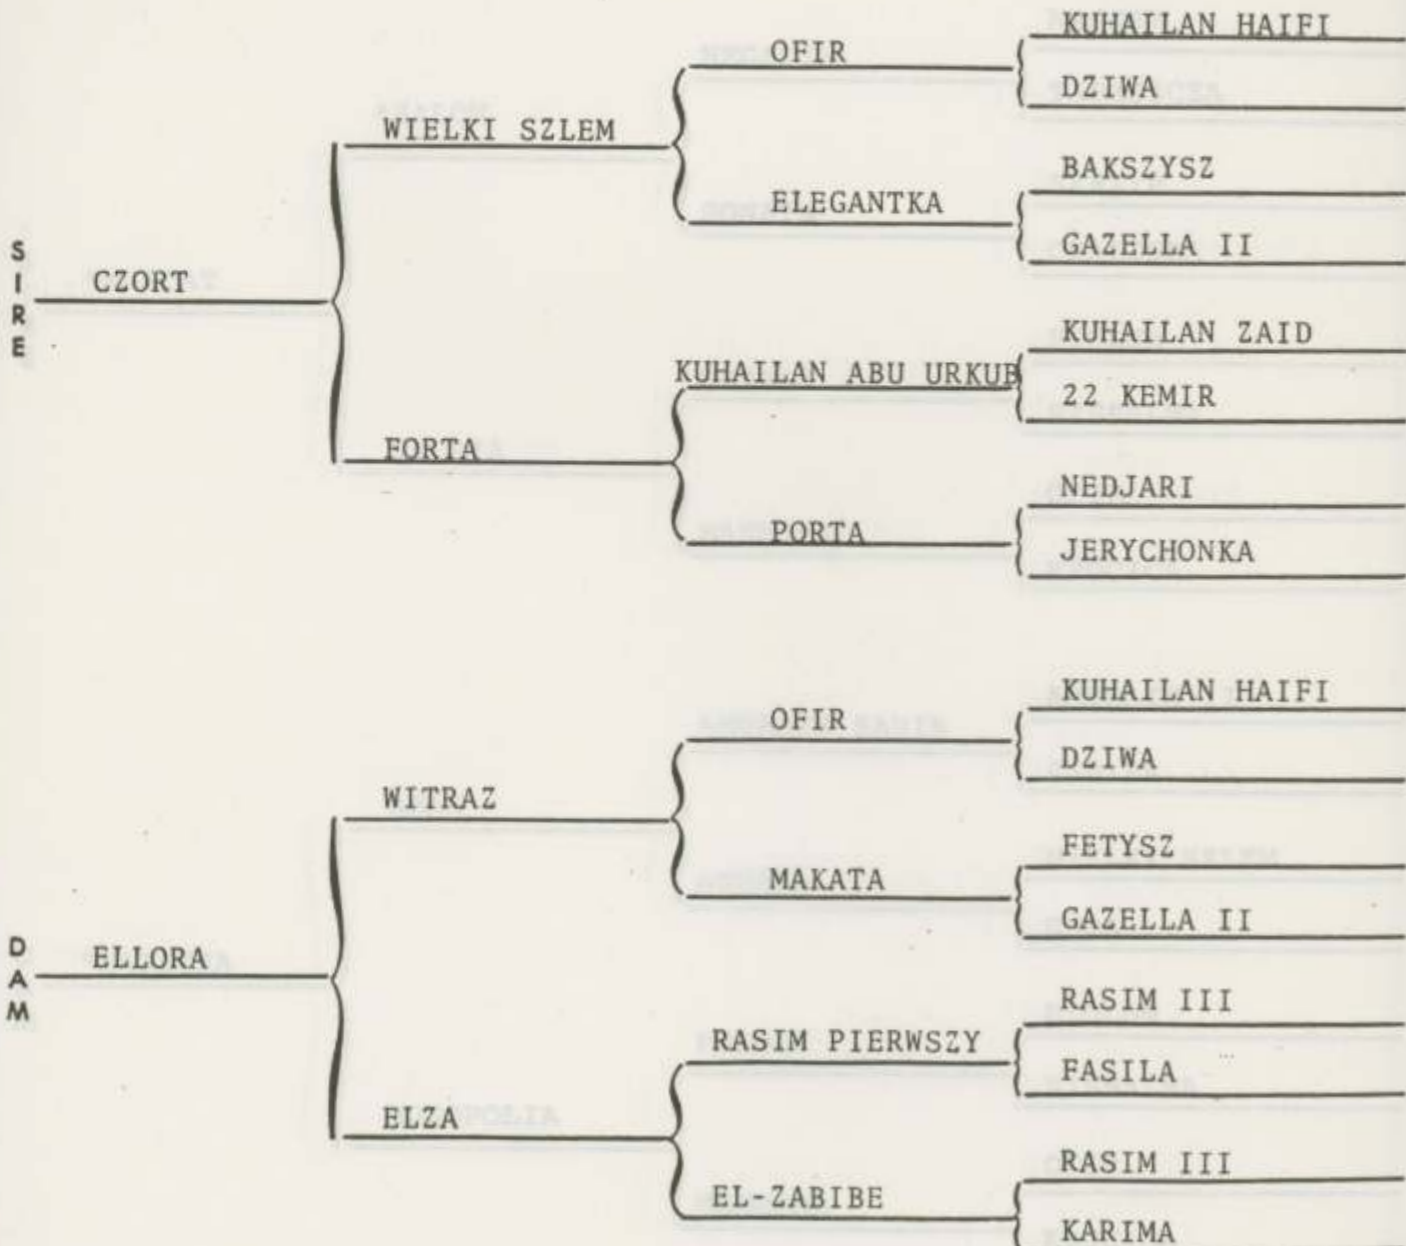

FORTA

KUHAILAN ABU URKUB

PORTA

ARABIAN HORSE PEDIGREE

*EL PASO

Reg. No. _____ Sex STALLION Color BAY Foaled 1967

SIRE LINE: KUHAILAN HAIFI

FAMILY: WOLOSZKA