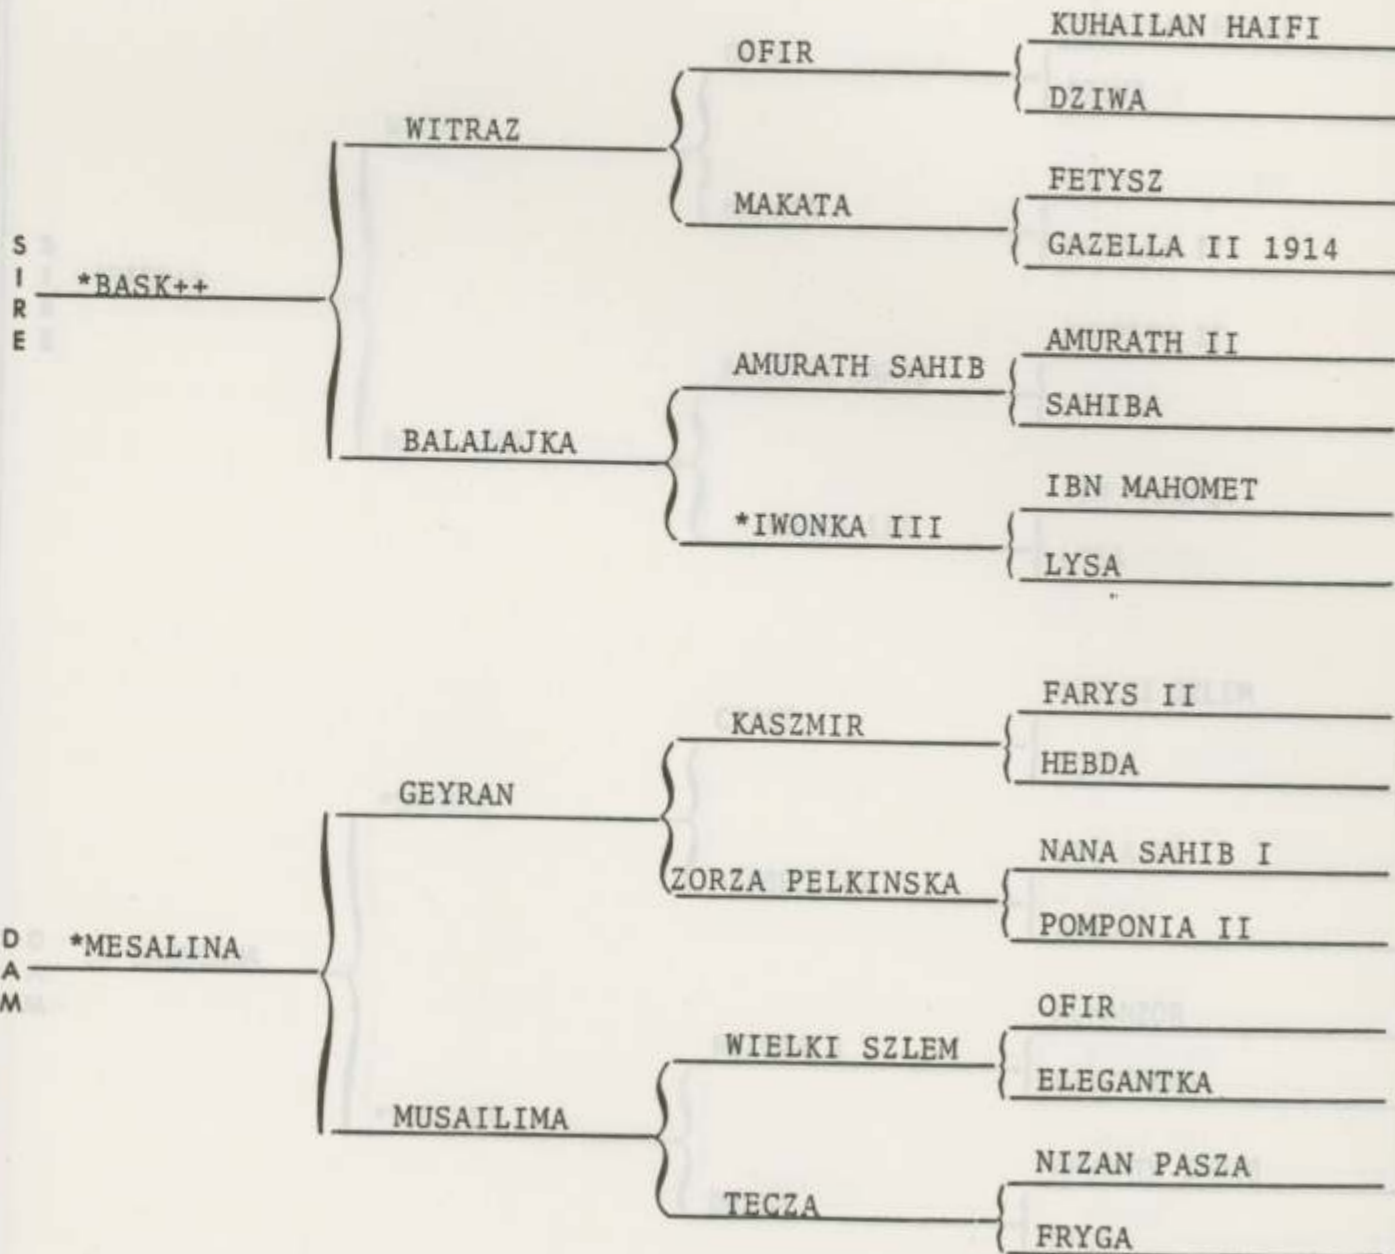

ARABIAN HORSE PEDIGREE

MASH

Reg. No. 148242 Sex STALLION Color GREY Foaled 7-6-76

SIRE LINE: KUHAILAN HAIFI

FAMILY: GAZELLA

Lasma Arabians