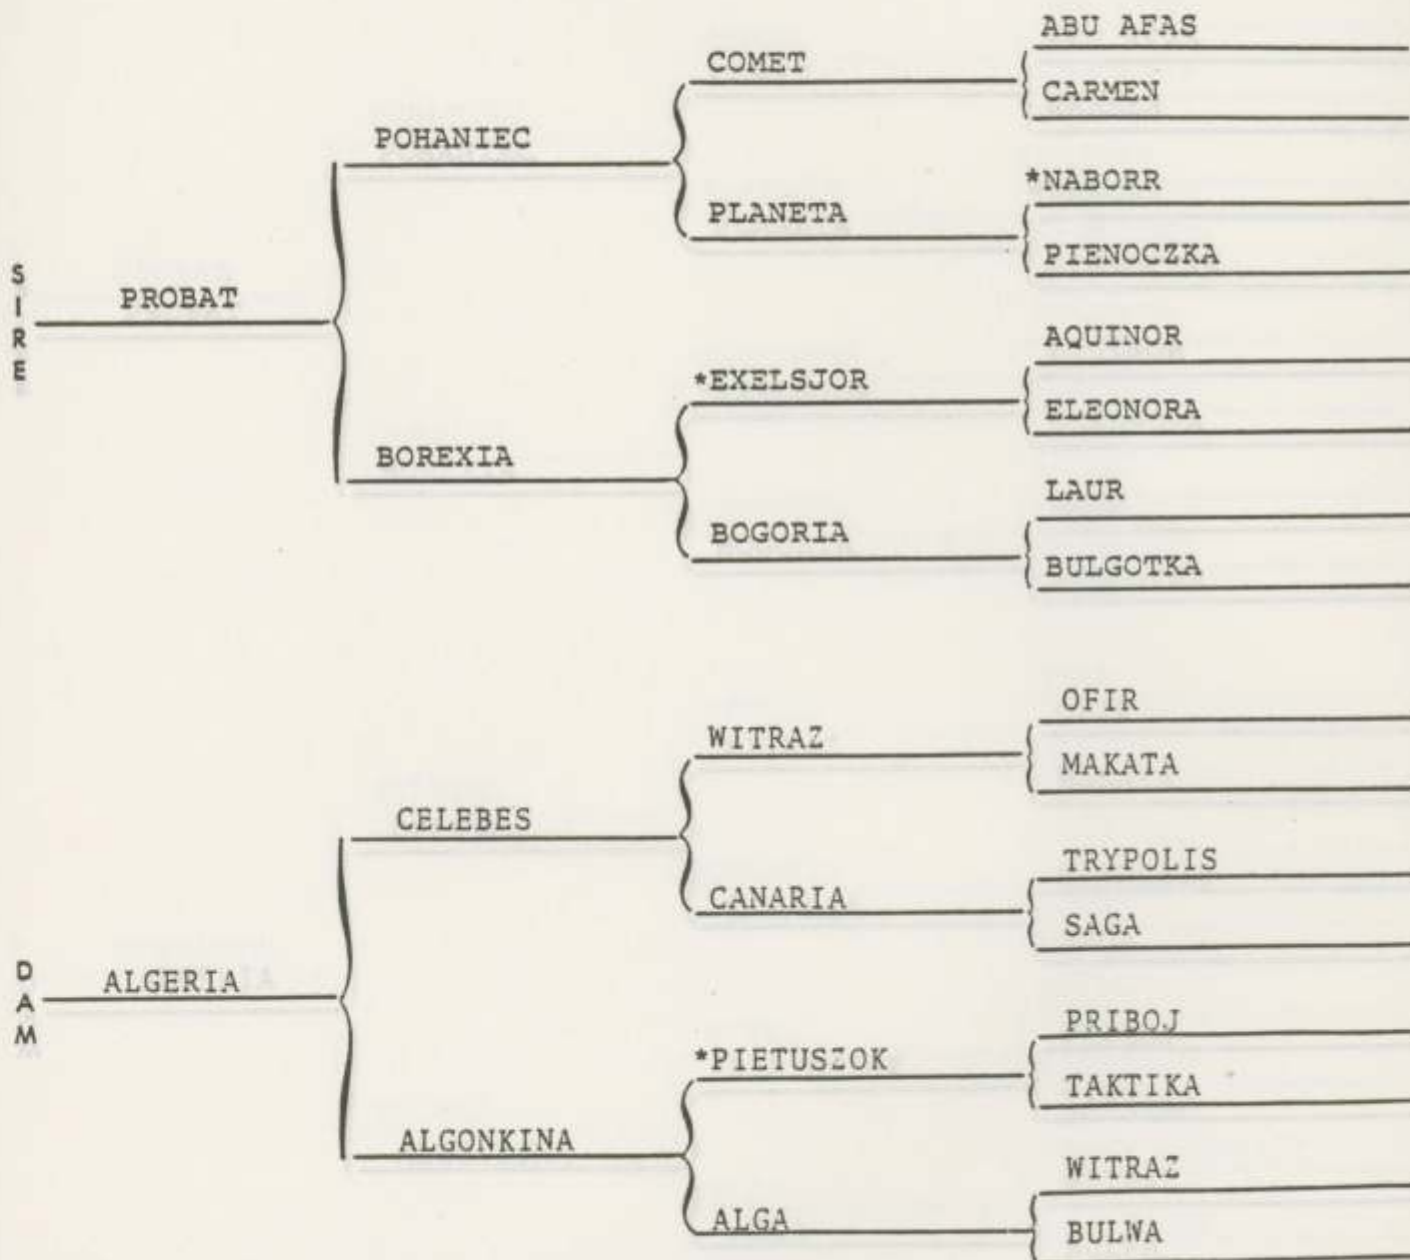

ARABIAN HORSE PEDIGREE

ALEGRO

Sex STALLION Color BAY Foaled 1983

MATERNAL SIRE LINE: KUHAILAN HAIFI

FAMILY: SCHERIFE

Lasma Arabians, Ltd.