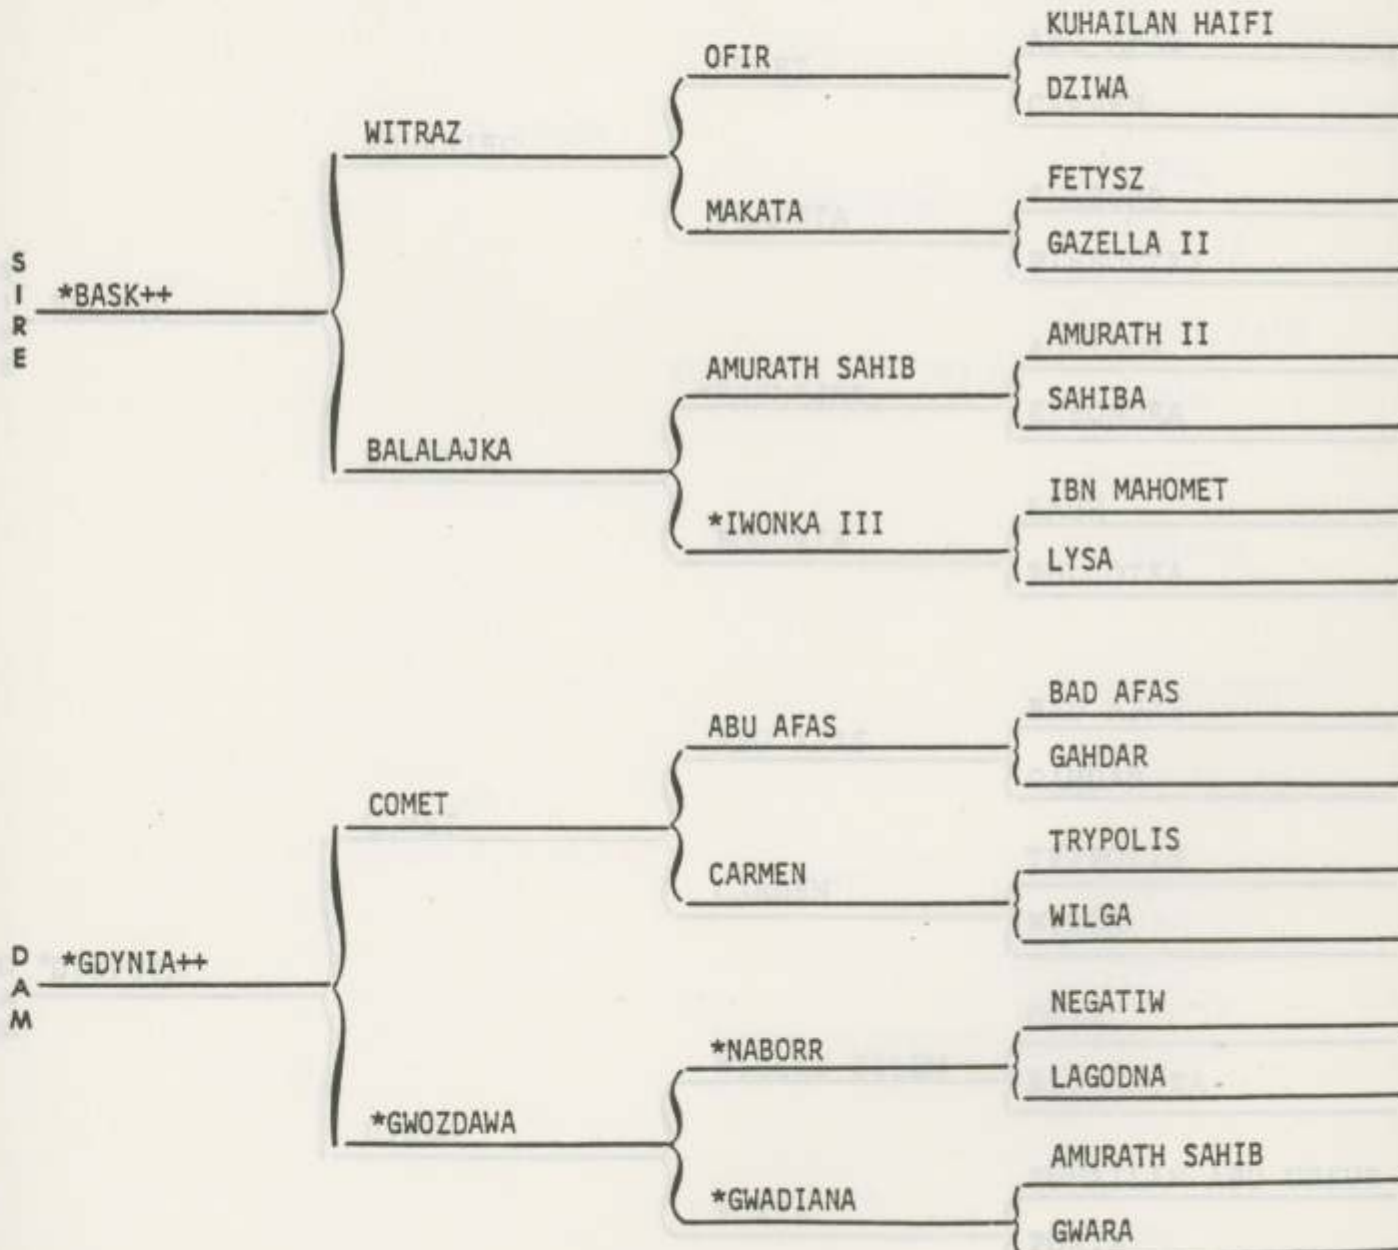

SIRE LINE: KUHAILAN HAIFI
 FAMILY: MLECHA

Lasma Arabians

ARABIAN HORSE PEDIGREE

COGNAC

Reg. No. 067488 Sex Stallion Color Grey Foaled 1-4-70

SIRE LINE: KUHAILAN HAIFI

FAMILY: MILORDKA

Lasma Arabians