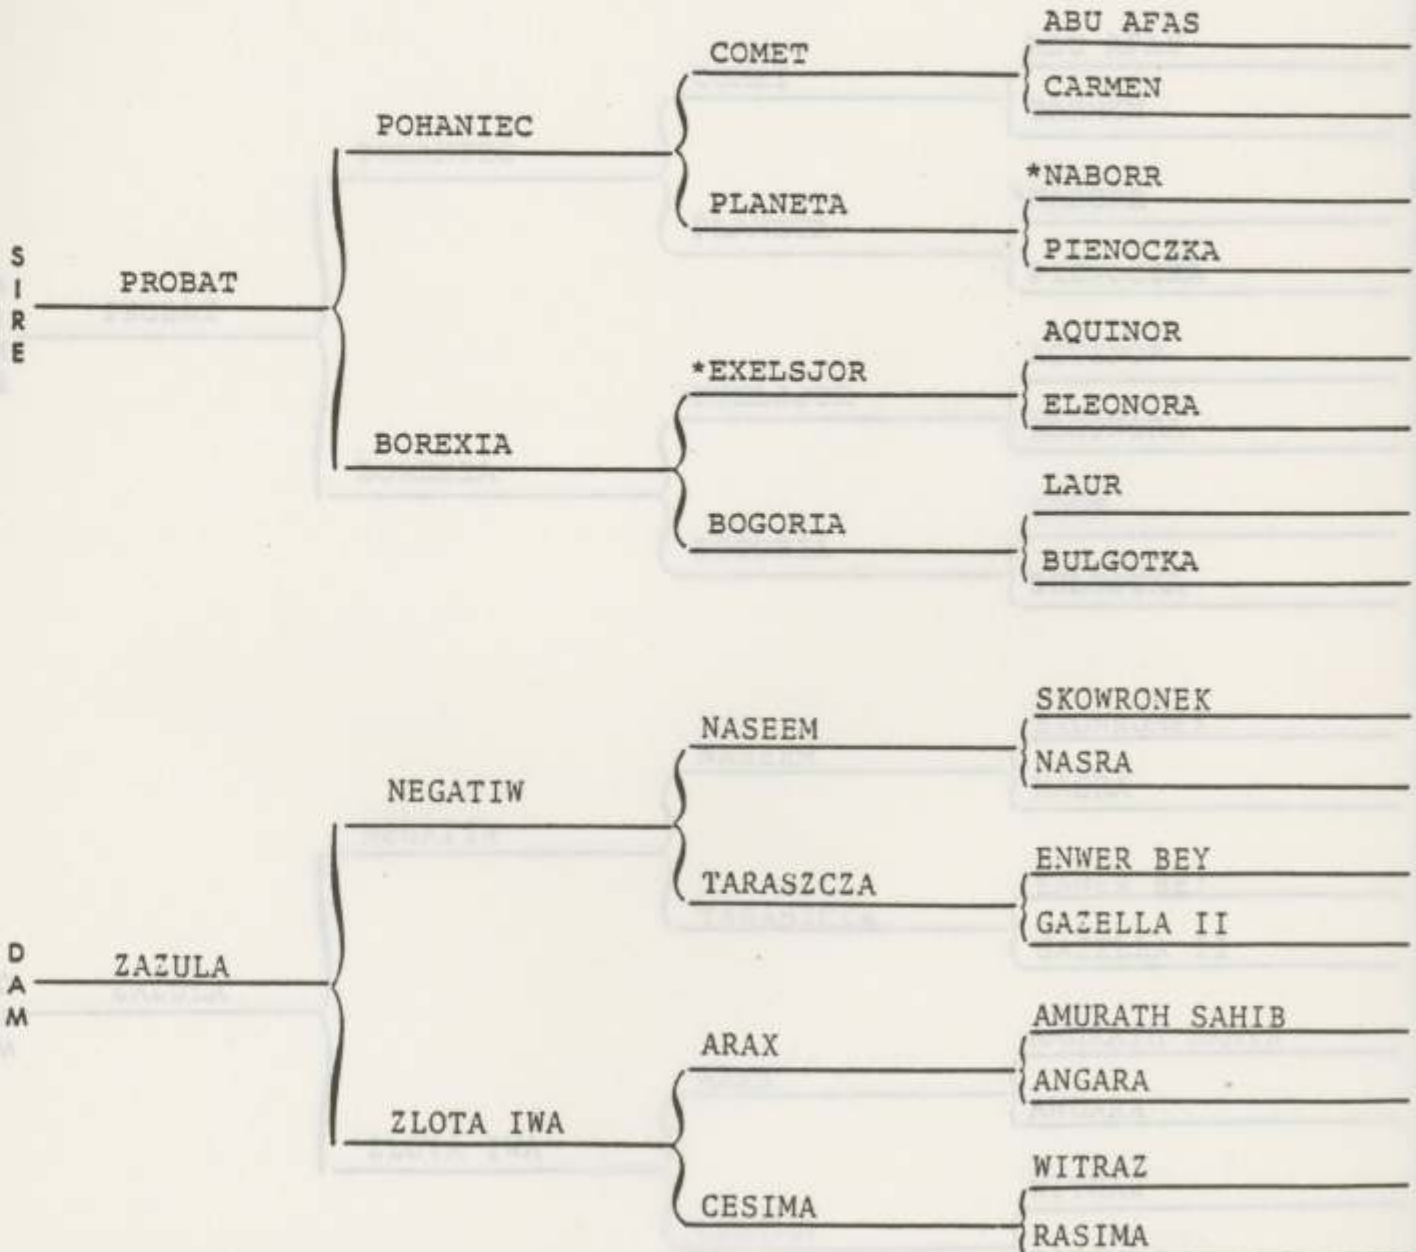

ARABIAN HORSE PEDIGREE

ZUELA

Sex MARE Color CHESTNUT Foaled 1982

MATERNAL SIRE LINE: IBRAHIM

FAMILY: SELMA

Lasma Arabians, Ltd.