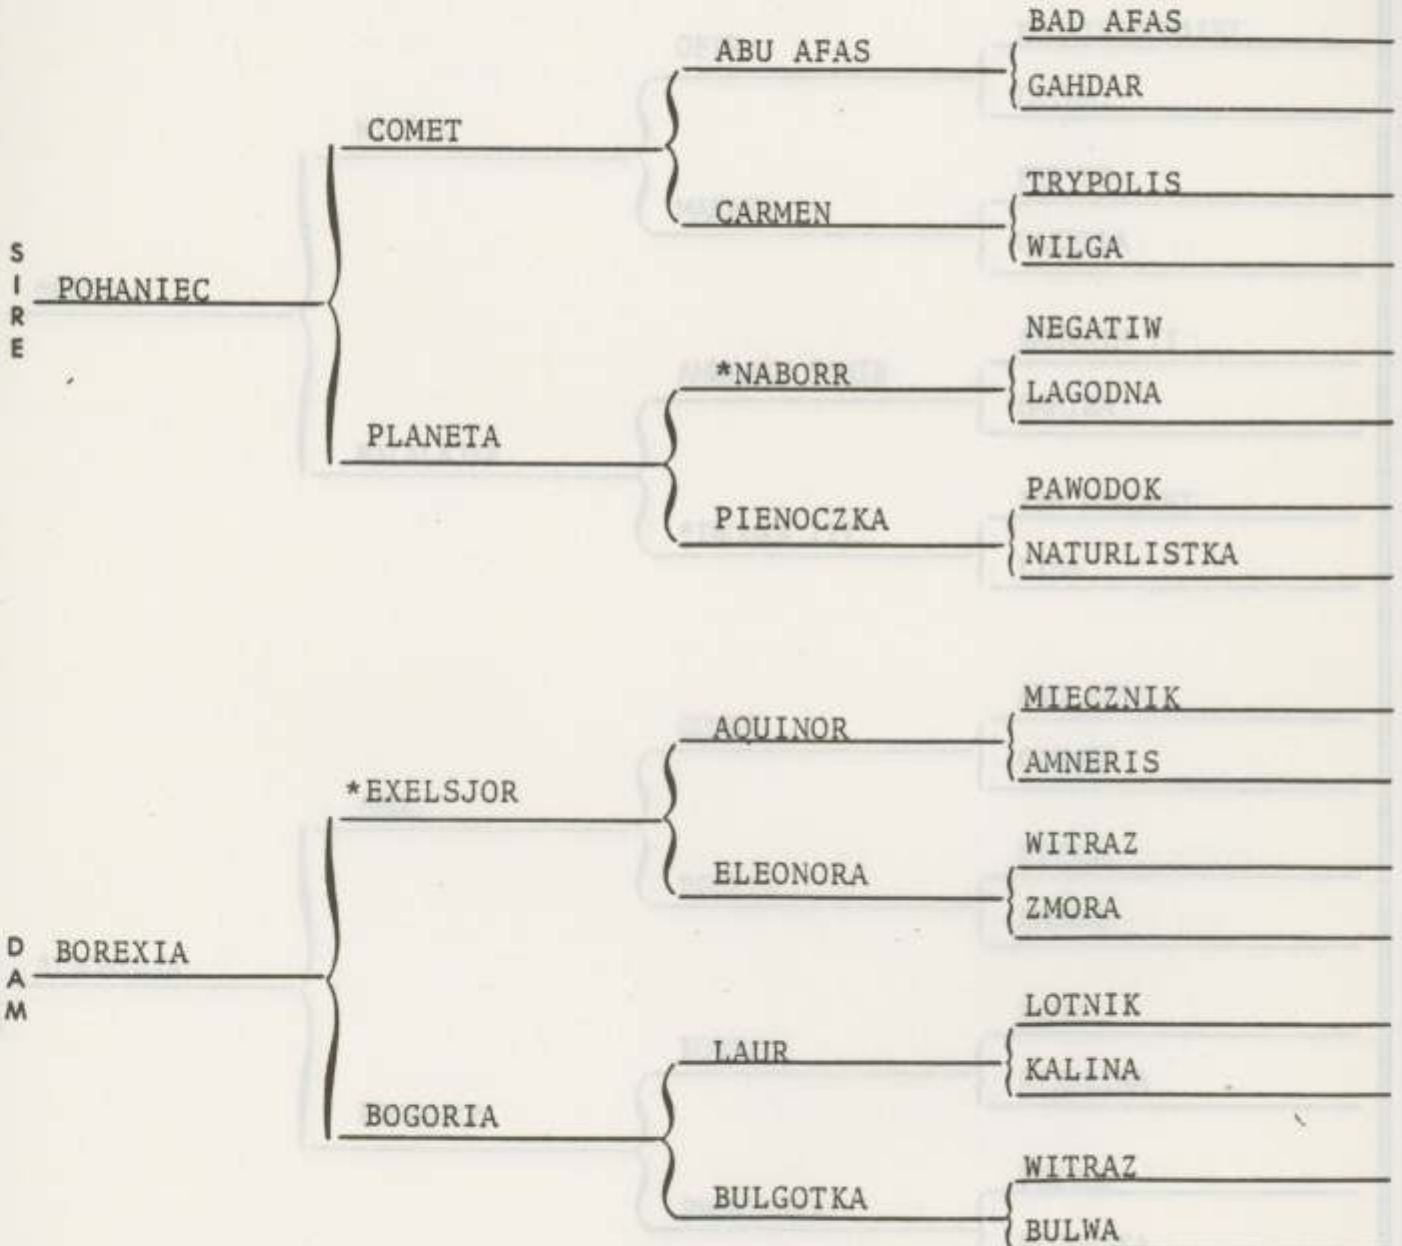

ARABIAN HORSE PEDIGREE

*PROBAT

Reg. No. _____ Sex STALLION Color BAY Foaled 6/20/75

SIRE LINE: KUHAILAN AFAS

FAMILY: SCHERIFE

Lasma Arabians