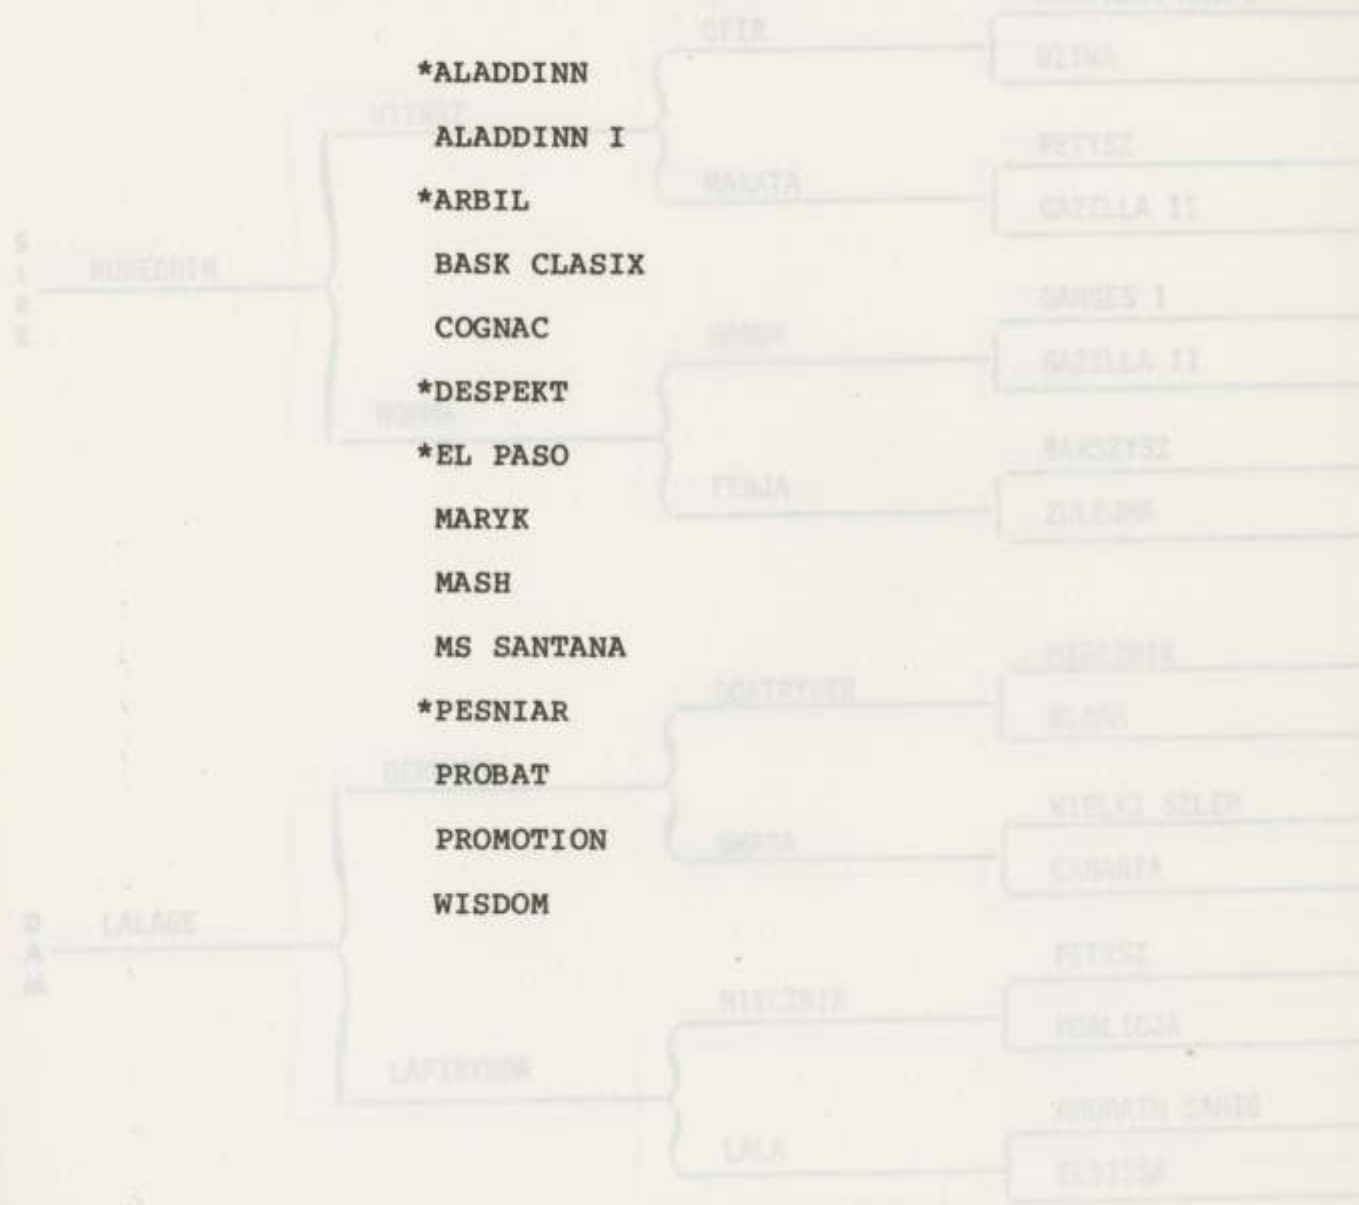

Exp. No. 177073 Stallion Color Bay Date 2-13-75

PRESENTATION OF STALLIONS

STOCK LINE: KURAILAN HAIFI

FAMILY: NILORDKA

STALLIONS ARE LISTED IN ALPHABETICAL ORDER:

ARABIAN HORSE PEDIGREE

*ALADDINN

Reg. No. 177073 Sex Stallion Color Bay Foaled 2-13-75