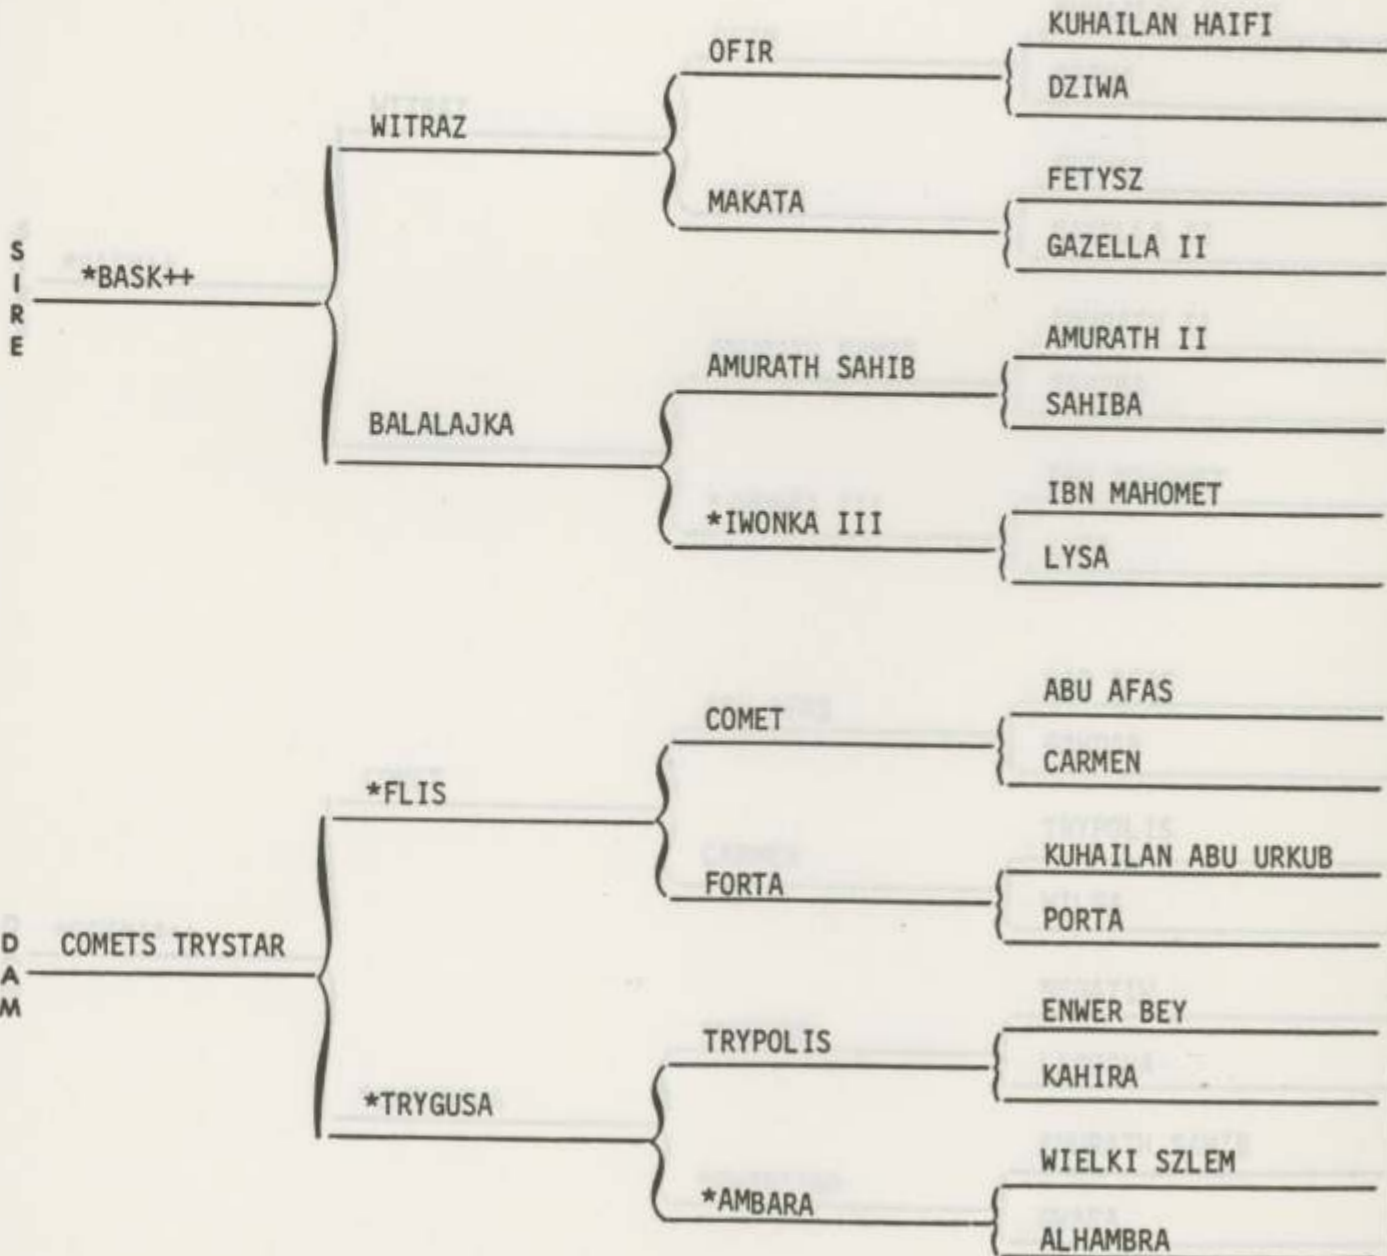

ARABIAN HORSE PEDIGREE

BASK CLASIX

Reg. No. 181915 Sex Stallion Color Bay Foaled 3-27-78

SIRE LINE: KUHAILAN HAIFI
FAMILY: MLECHA

Lasma Arabians