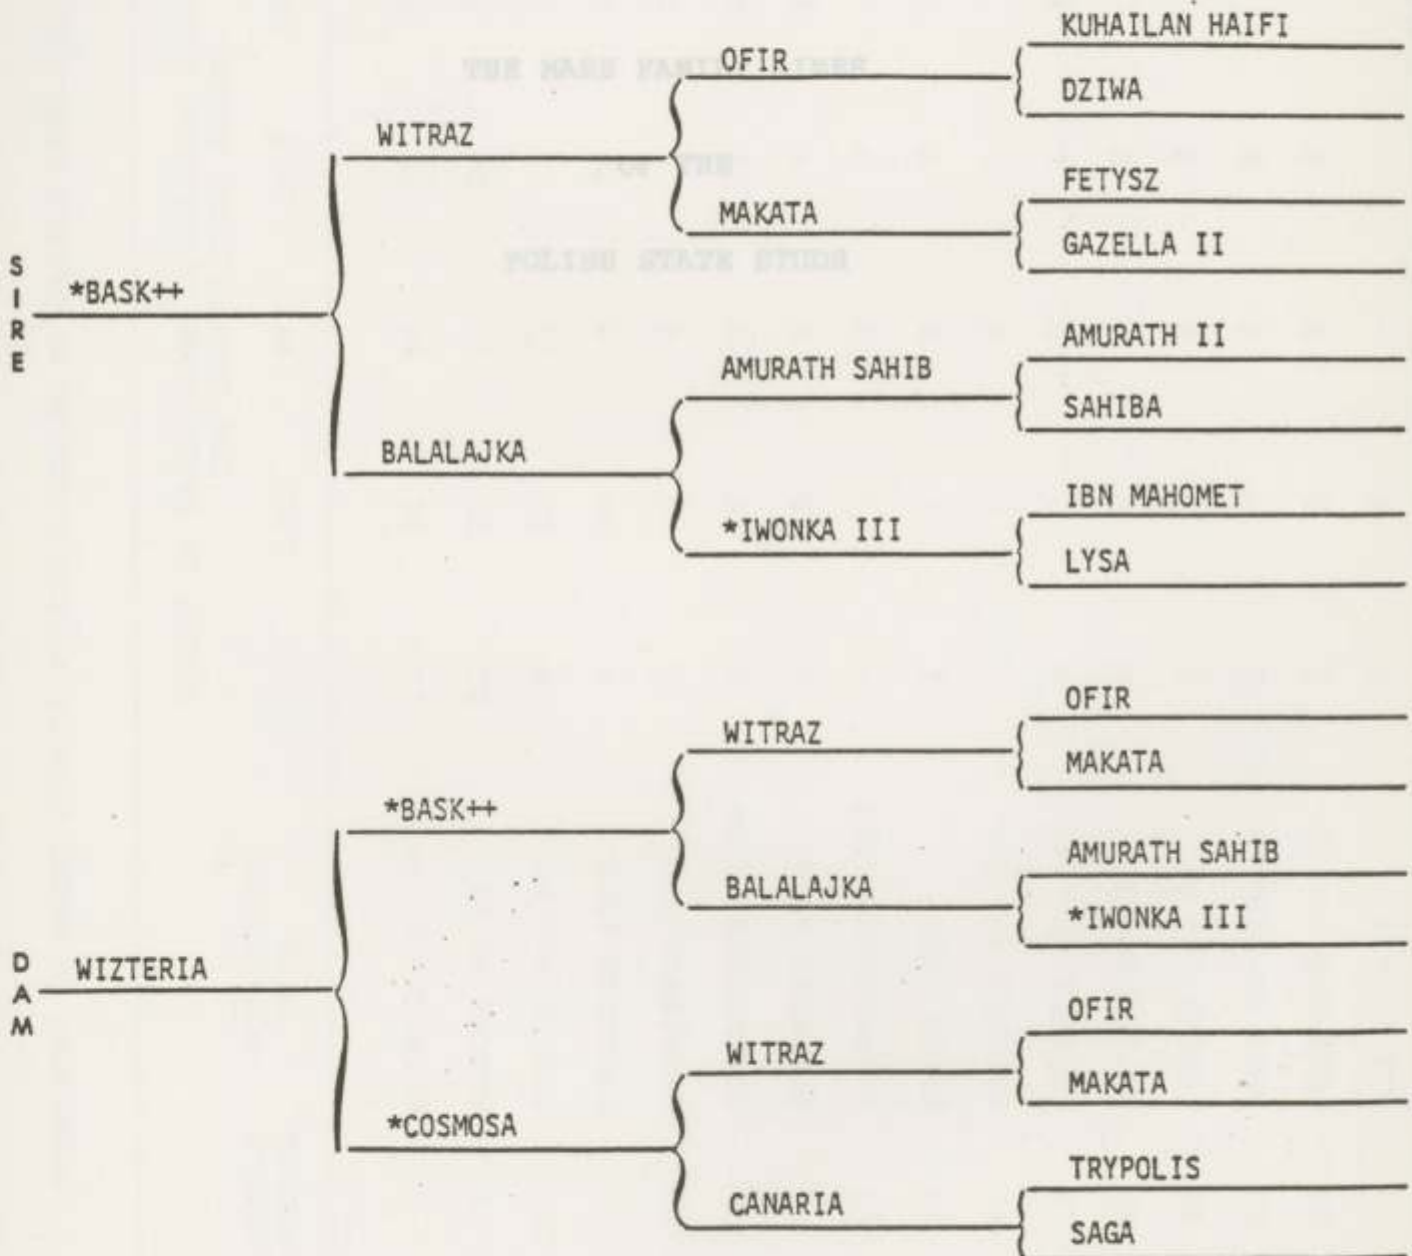

ARABIAN HORSE PEDIGREE

WISDOM

Reg. No. 147544 Sex Stallion Color Bay Foaled 3-29-76

SIRE LINE: KUHAILAN HAIFI

FAMILY: MILORDKA

Lasma Arabians

BREEDERS OF MARES USED IN POLISH BREEDING BY FAMILY LINE AND YEAR

NUMBER OF MARES USED IN BREEDING PROGRAM DURING THE YEARS LISTED BELOW

FAMILY NUMBER	POPULATION MARES	1951	1953	1963	1973	1983	1985
1.	GARETA et. al.	11	16	18	25	56	50
2.	WICHA et. al.	42	20	18	24	33	30
3.	WIERA et. al.	18	17	19	15	19	21
4.	WILCZKA et. al.	8	10	8	24	33	38
5.	WIERNA et. al.	1	1	4	21	21	21
6.	WILCZKA et. al.	2	3	4	20	20	20
7.	WILCZKA et. al.	5	5	6	8	16	16
8.	WILCZKA et. al.	7	7	3	7	9	6
9.	WILCZKA et. al.	4	1	3	7	13	16
10.	WILCZKA et. al.	7	7	2	1	7	7
11.	WILCZKA et. al.	7	1	2	4	10	7
12.	WILCZKA et. al.	5	7	1	2	1	3
13.	WILCZKA et. al.	4	1	3	6	6	7
14.	WILCZKA et. al.	3	7	2	2	1	3
15.	WILCZKA et. al.	3	1	3	6	7	6
16.	All other	5	5	7	7	7	4

THE MARE FAMILY LINES

OF THE

POLISH STATE STUDS

TOTALS 43 12 36 103 253