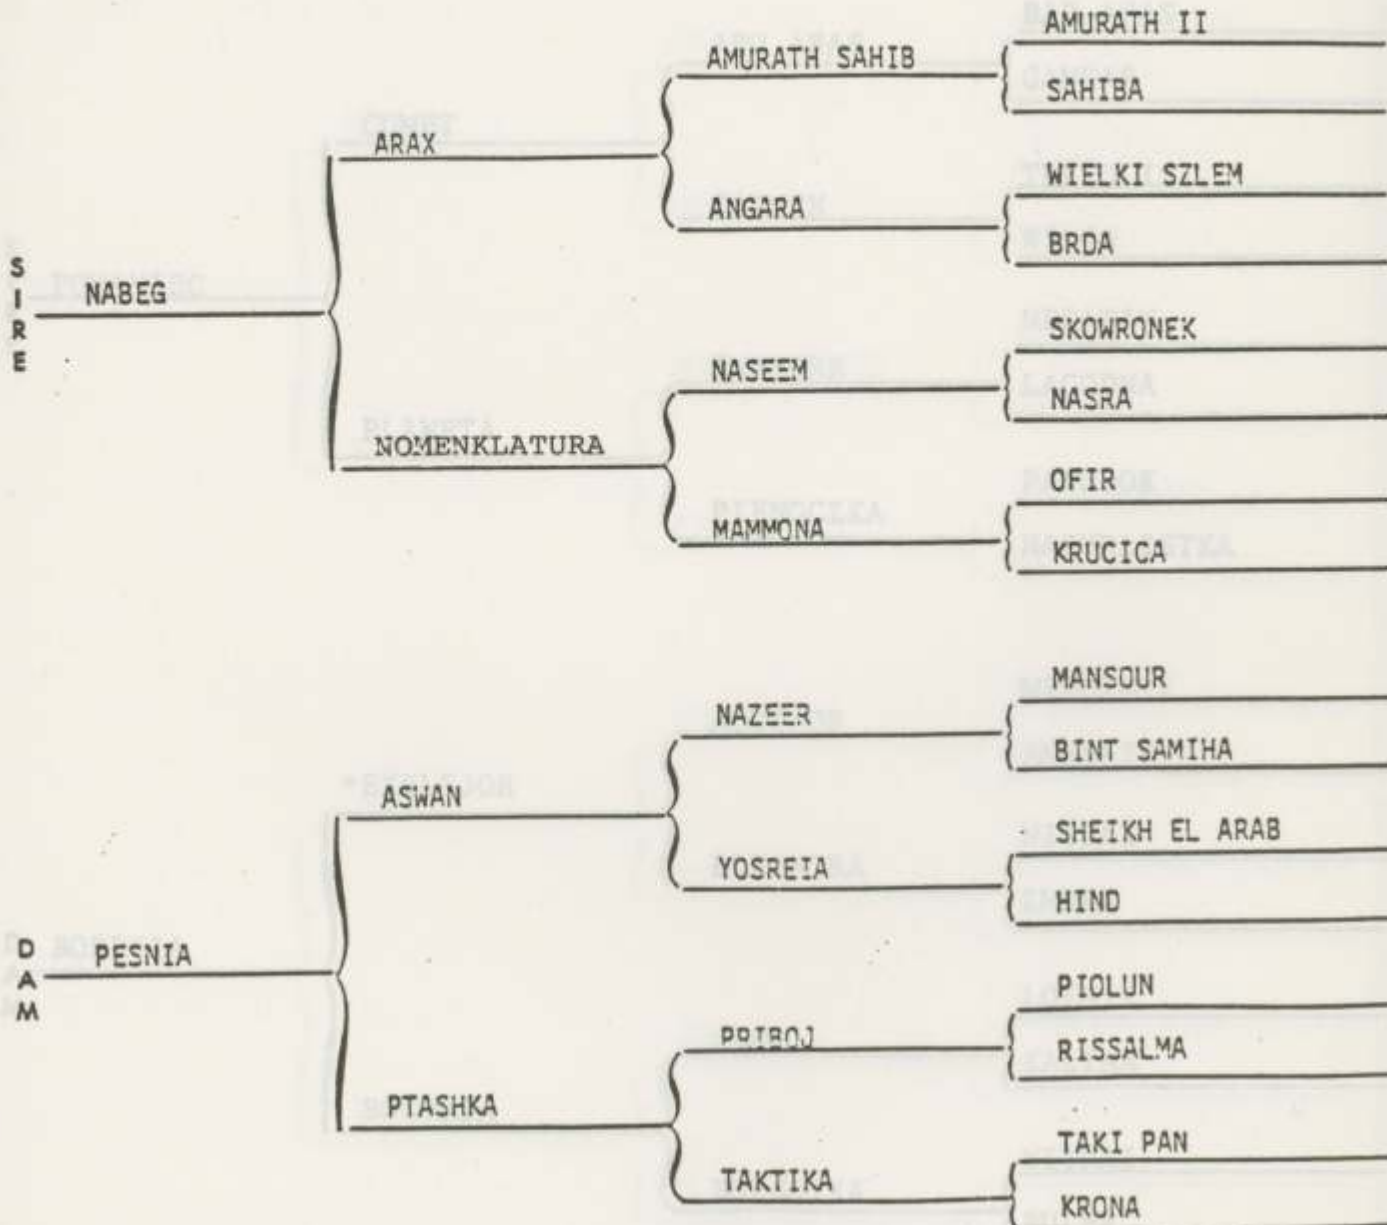

SIRE LINE: KUHAILAN HAIFI

FAMILY: SEMRIE

Lasma Arabians

ARABIAN HORSE PEDIGREE

*PESNIAR

Reg. No. 242494 Sex Stallion Color Bay Foaled 5-13-75

SIRE LINE: BAIRACTAR

FAMILY: SELMA